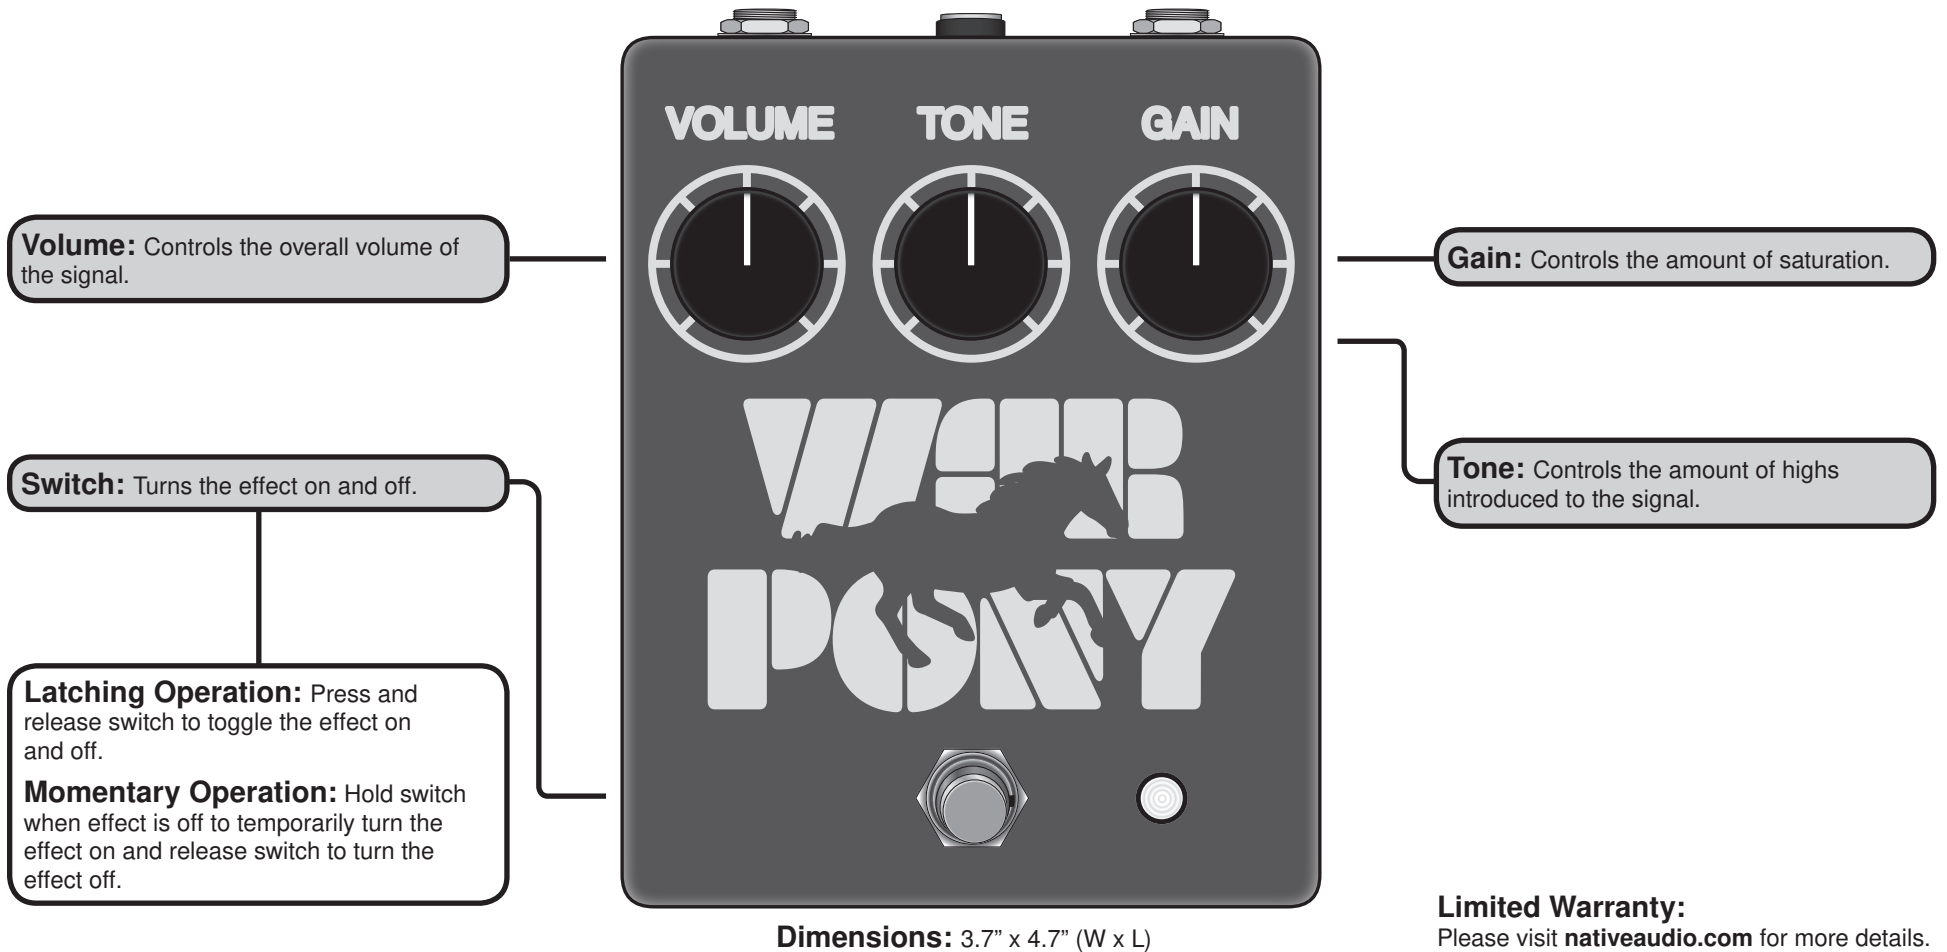

War Pony

War Pony is an overdrive and distortion, delivering tone that's aggressive, wild, and designed for battling a range of tonal situations. Originating from our War Party, War Pony completely removes all boundaries when it comes to NativeAudio design. From the fresh layout to the updated and destructive tonal characteristics, War Pony is here to wage war on bad tone.

About the Artwork: The term "War Pony" is in reference to the warrior's beloved war horse. In Native American culture, the horse was an extension of the warrior. The warrior would proudly ride their War Pony into battle, earning them approval and prominence within the tribe. The War Pony would often be painted with the same pattern and colors that the warrior used in battle, and it was through these markings the story of the warrior was told.